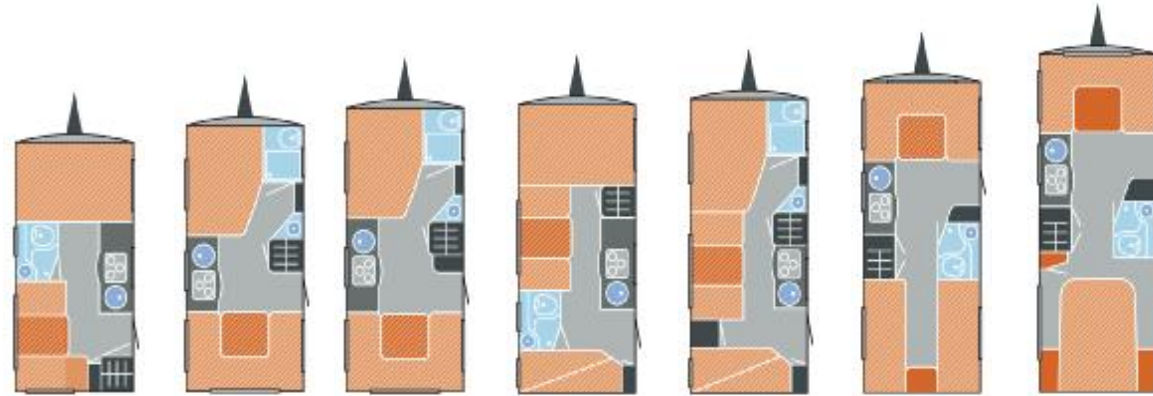

Date: 08.07.10

Type/Model		C 164	C 205	C 255	C 364	C 363	C 417	C 419
Sales price incl. VAT	€	12.199	12.999	13.599	13.999	14.199	14.599	15.799
Technical Data								
Overall length	approx. cm	638	674	700	716	718	756	803
Body length	approx. cm	517	547	577	587	597	627	687
Total width	approx. cm	232	232	232	232	232	232	232
Total height	approx. cm	260	260	260	260	260	260	260
Internal length	approx. cm	440	470	502	510	520	550	598
Internal width	approx. cm	218	218	218	218	218	218	218
Max. headroom	approx. cm	195	195	195	195	195	195	195
Empty weight	approx. kg	970	1000	1070	1090	1125	1120	1210
Mass in running order	approx. kg	1040	1070	1140	1160	1195	1190	1280
Max. permitted laden mass	kg	1350	1350	1350	1600	1600	1600	1600
Max. payload	approx. kg	310	280	210	440	405	410	320
Upgrade G.V.W.	kg	-	-	1600 (SA)	-	-	-	-
Axle		mono	mono	mono	mono	mono	mono	mono
Tyre size		185 R14 C Li 102	185 R14 C Li 102	185 R14 C Li 102	185 R14 C Li 102	185 R14 C Li 102	185 R14 C Li 102	185 R14 C Li 102
Max. nose weight		100	100	100	100	100	100	100
Berths		3	4	4	5	5	4	4
Bed size front L x W	approx. cm	211x137	197x144/106	197x144/106	211x137	197x144/106	211 x 137	211 x 137
Bed size middle L x W	approx. cm	-	-	-	197x92	197x92	-	-
Bed size rear L x W	approx. cm	190x135/95	212x138	212x138	-	-	2 x 195 x 80	195 x 150/140
Bunk bed rear	approx. cm	-	-	-	2 x 188 x 70/51	2 x 188 x 80/61	-	-
Washroom W x D	approx. cm	100 x 78/60	69 x 93	69 x 93	100x78/60	69 x 93	100 x 78/60	100 x 78/60
Wardrobe W x H x D	approx. cm	60 x 135 x 61	60 x 135 x 61	60 x 135 x 61	60 x 135 x 61	60 x 135 x 61	80 x 135 x 61	80 x 135 x 61
Linen wardrobe W x H x D	approx. cm	in wardrobe 19 x 135 x 46	-	-	30 x 195 x 50	30 x 195 x 60 45 x 195 x 52	in wardrobe 19 x 135 x 46	in wardrobe 19 x 135 x 46
Roof light		2	2	2	2	2	2	2
Refrigerator/freezer comp.	approx. L	113 l / 11 l	113 l / 11 l	113 l / 11 l	113 l / 11 l	113 l / 11 l	113 l / 11 l	113 l / 11 l
Warm water supply		Therme (SA)	Therme (SA)	Therme (SA)	Therme (SA)	Therme (SA)	Therme (SA)	Therme (SA)
Fresh water/Waste water tank	approx. L	45 / 22 (SA)	45 / 22 (SA)	45 / 22 (SA)	45 / 22 (SA)	45 / 22 (SA)	45 / 22 (SA)	45 / 22 (SA)
Lights/spots 12V		10	14	15	12	14	12	13
Sockets 230V		4	4	5	4	4	6	6
Awning length	cm	920	950	985	990	1000	1030	1080

SA = optional extra

Max. permitted laden mass as well as axle loads must not be exceeded. Empty weight is valid for standard vehicles.
The mass in running order includes a standard vehicle plus water and gass bottle by 100 % according to EN 1645-2. Payload is reduced when installing optional extras.
Details can be taken from the price list or asked by each Carado-dealer.