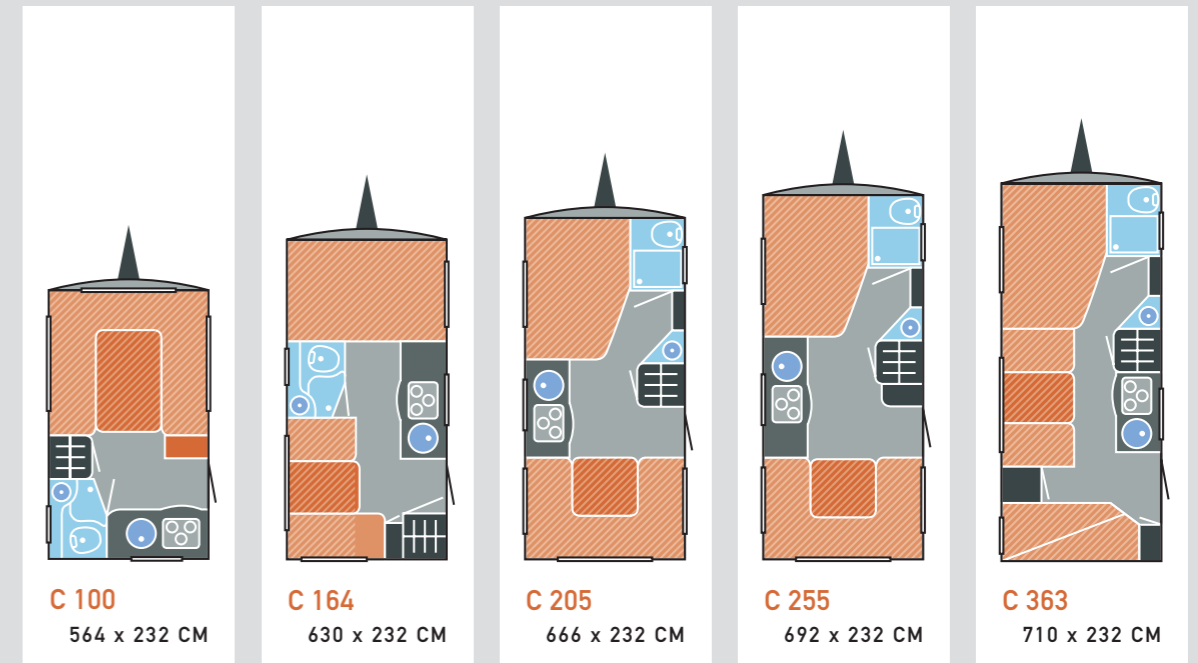

MODELLJAHR 2010
HIGHLIGHTS

Carado bietet mehr.

GERÄUMIG: Der klappbare Lattenrost schafft noch mehr Stauraum unter dem Kingsize-Bett des C 419.

HOCHWERTIG: Die Festbetten aller Carado-Caravans sind serienmäßig mit Kaltschaummatratzen ausgestattet.

FLEXIBEL: Mit dem textilen Raumteiler lässt sich der Schlafbereich im Handumdrehen abtrennen.

PRAKTISCH: Viele Grundrisse bieten einen Schuhschrank im Eingangsbereich.

KOMFORTABEL: Die einteiligen Eingangstüren verfügen optional im Paket über Fliegenschutz-Rollos.

ERGONOMISCH: Das besonders tiefe Spülbecken erleichtert die Küchenarbeit.

KRAFTVOLL: Der optional im Paket erhältliche, saugstarke Küchen-Dunstabzug sorgt für gute Luft im Caravan.

06-07

MODEL YEAR 2010
HIGHLIGHTS

Carado offers more.

SPACIOUS: The hinged slatted frame provides even more stowage space under the king size bed in the C 419.

HIGH QUALITY: The fixed beds in all Carado caravans are fitted with memory foam mattresses.

FLEXIBEL: The sleeping area can be closed off by simply pulling the textile partition curtain.

PRACTICAL: Many layouts offer a shoe cupboard in the entrance area.

COMFORTABLE: The one-piece entrance door has a mosquito net door as optional extra.

ERGONOMIC: The extra deep sink makes kitchen work into a breeze.

STRONG: The optional high performance kitchen extractor fan keeps the air in the caravan fresh.

GRUNDRISSSE

LAYOUTS