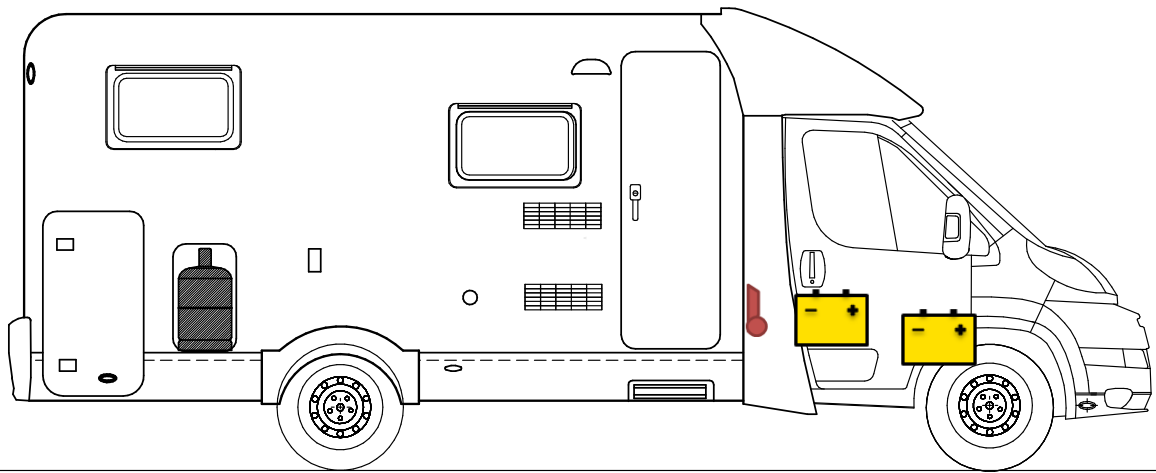

# Rescue card

V 337 / V 66

## Legend

	<b>Airbag</b>		<b>Airbag control module</b>		<b>Pretensioner</b>
	<b>Battery</b>		<b>Electronic block</b>		<b>Fuel Tank</b>
	<b>Gas bottle</b>		<b>Gas-pressure spring</b>		<b>Heating</b>

Please ensure an appropriate positioning of the rescue card in the vehicle.