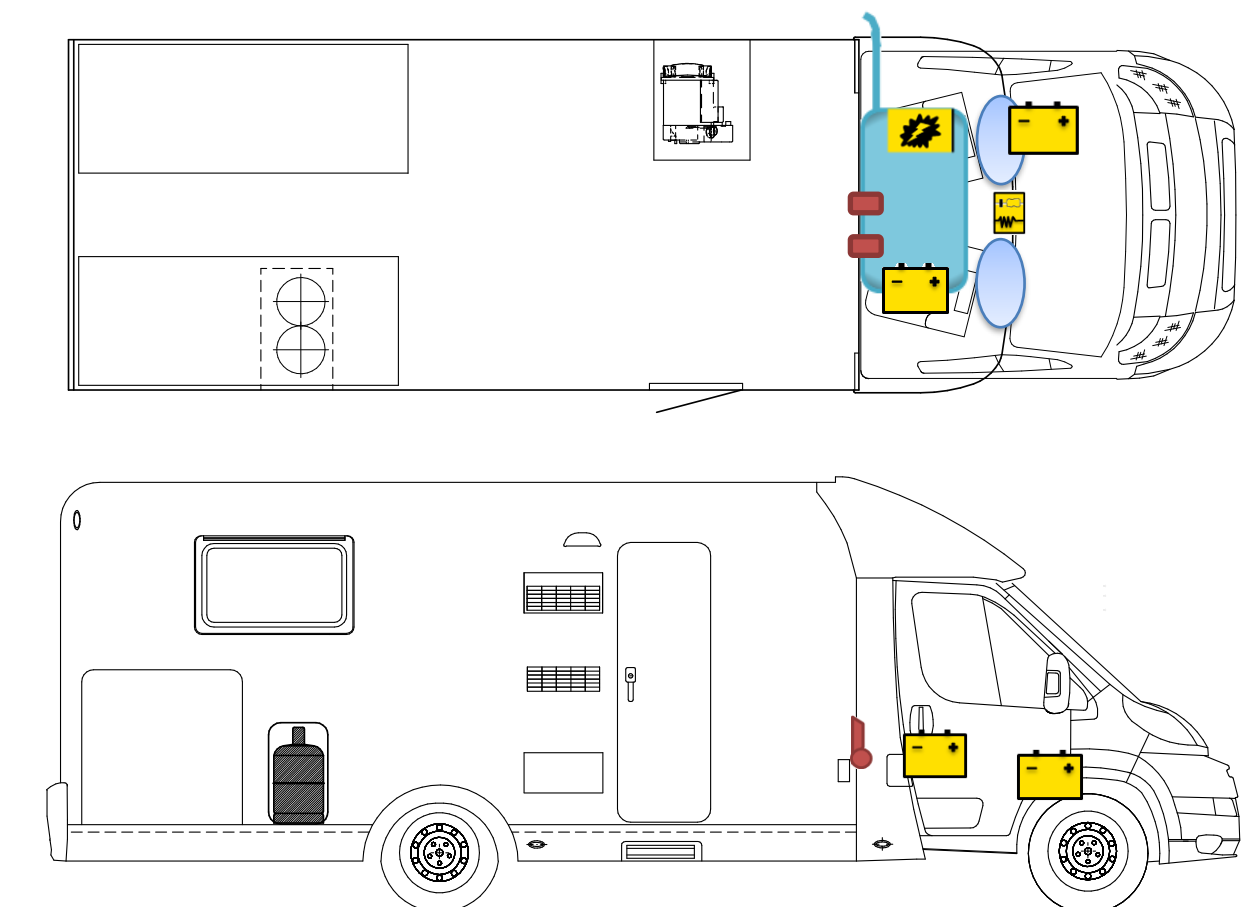

Rescue card

T 457 / T 68C

Legend

	Airbag		Airbag control module		Pretensioner
	Battery		Electronic block		Fuel Tank
	Gas bottle		Gas-pressure spring		Heating

Please ensure an appropriate positioning of the rescue card in the vehicle.