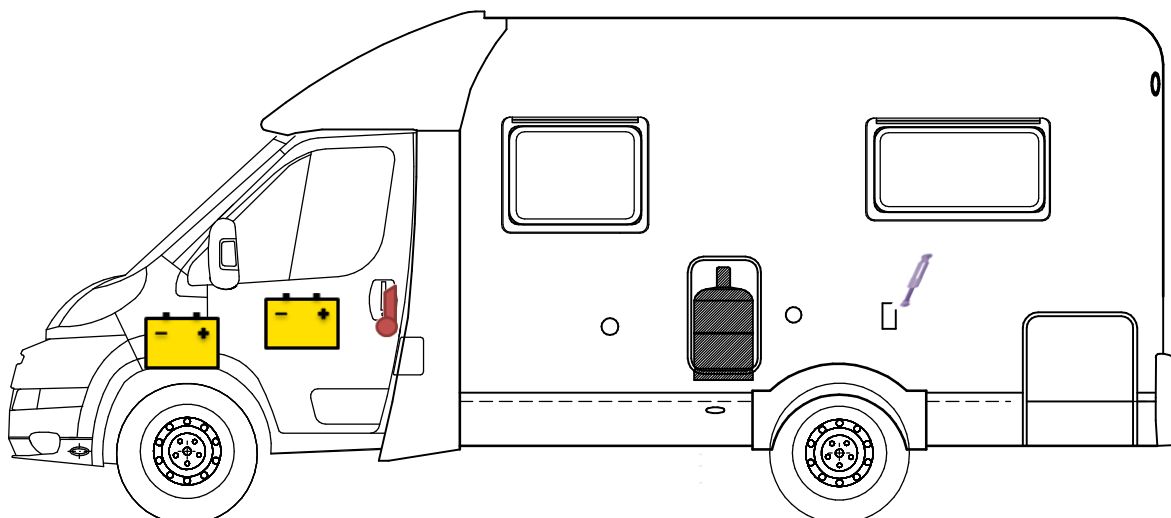

Rescue card

T 135 / T 58

Legend

| | | | | | |
|---|-------------------|---|------------------------------|---|---------------------|
|  | Airbag |  | Airbag control module |  | Pretensioner |
|  | Battery |  | Electronic block |  | Fuel Tank |
|  | Gas bottle |  | Gas-pressure spring |  | Heating |

Please ensure an appropriate positioning of the rescue card in the vehicle.