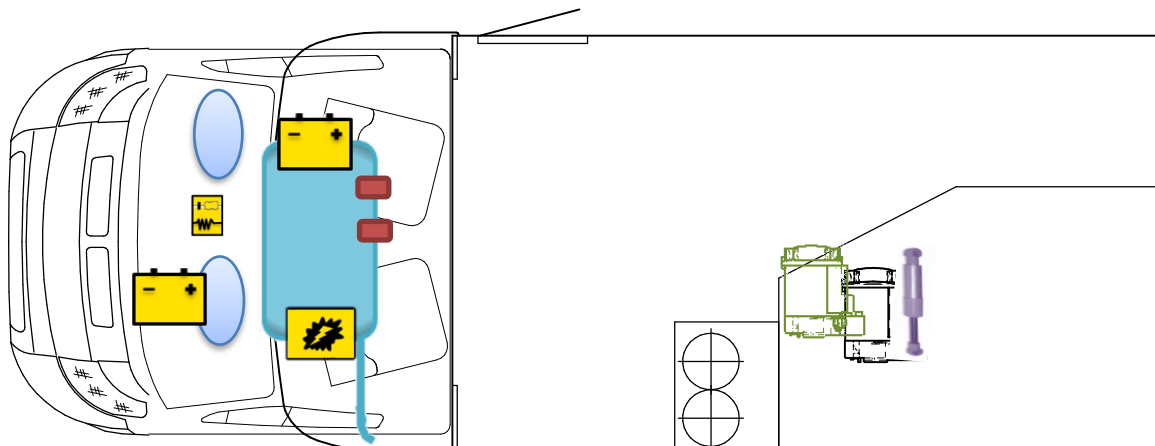

Rescue card

T 135 / T 58

Legend

| | | | | | |
|---|-------------------|---|------------------------------|---|---------------------|
|  | Airbag |  | Airbag control module |  | Pretensioner |
|  | Battery |  | Electronic block |  | Fuel Tank |
|  | Gas bottle |  | Gas-pressure spring |  | Heating |

Please ensure an appropriate positioning of the rescue card in the vehicle.