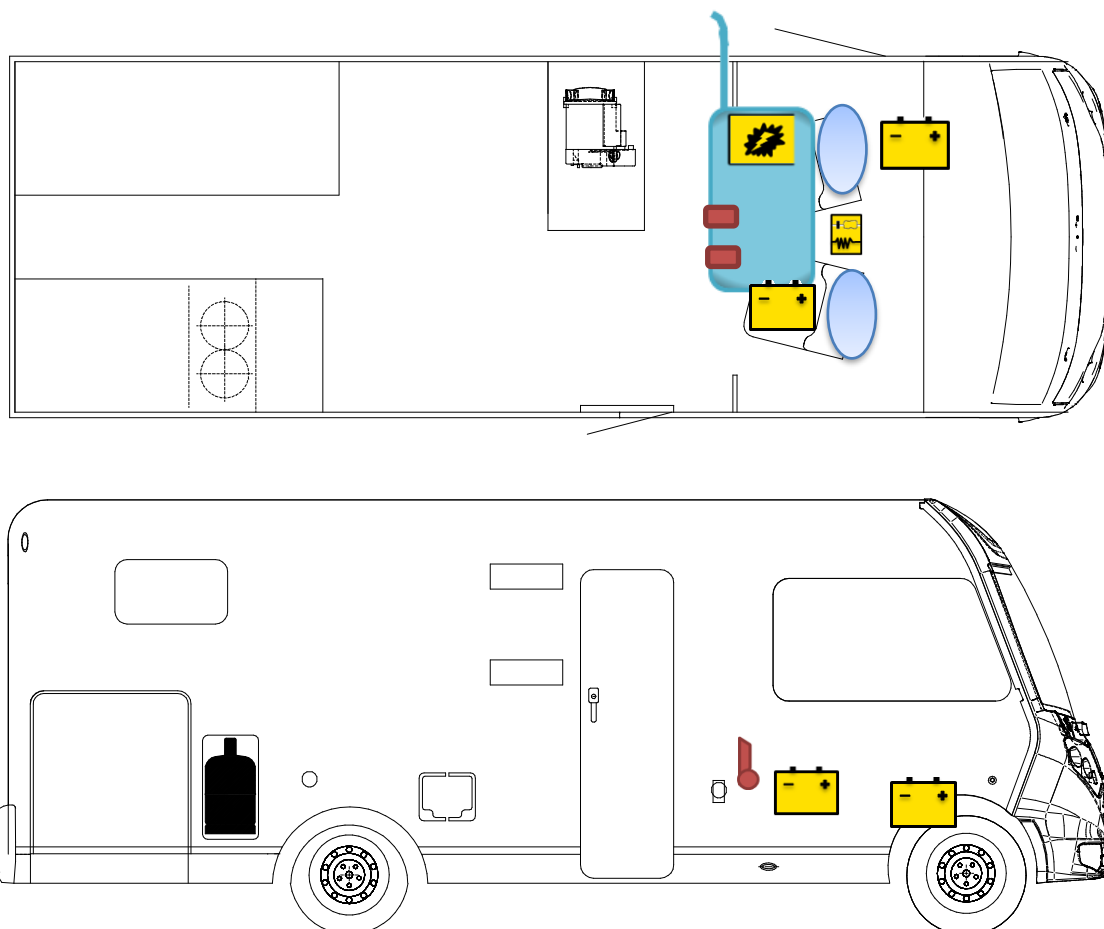

Rescue card

I 338 / I 67 S

Legend

	Airbag		Airbag control module		Pretensioner
	Battery		Electronic block		Fuel Tank
	Gas bottle		Gas-pressure spring		Heating

Please ensure an appropriate positioning of the rescue card in the vehicle.